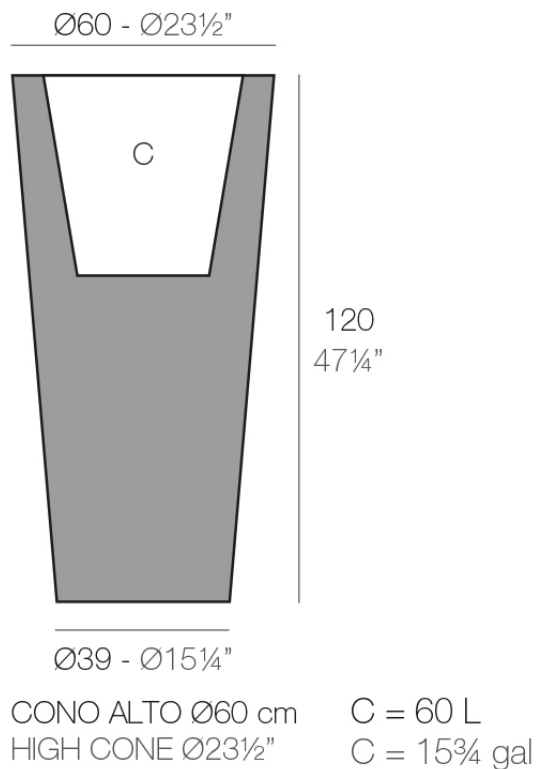

Info

Description

Pot made of polyethylene resin by rotational moulding. 100% Recyclable. Item suitable for indoor and outdoor use. Available in different finishes.

Weight: 13 Kg

Finishes

finishes

Basic

Ref. 40560A