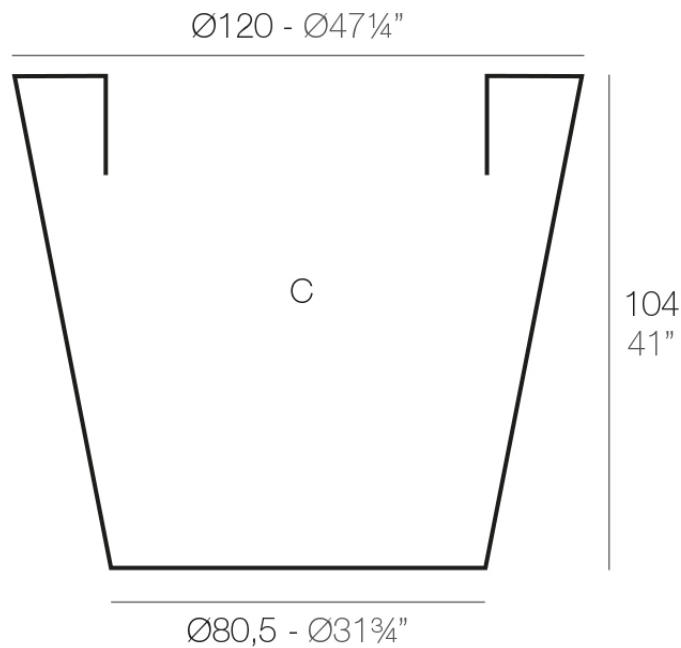

### Description

Pot made of polyethylene resin by rotational moulding. 100% Recyclable. Item suitable for indoor and outdoor use. Available in different finishes.

Weight: 25 Kg

CONO  $\text{Ø}120$  cm

C = 820 L