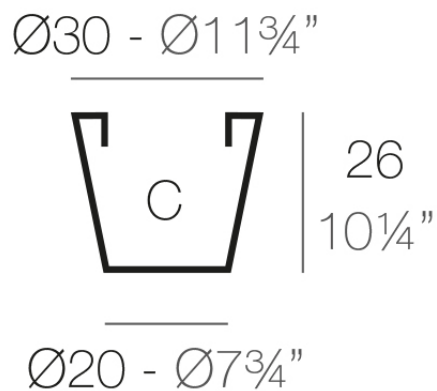

Info

Description

Pot made of polyethylene resin by rotational moulding. 100% Recyclable. Item suitable for indoor and outdoor use. Available in different finishes.

Weight: 0.16 Kg

CONO Ø30 cm

C = 12 L

CONO Ø11 $\frac{3}{4}"$

C = 3 $\frac{1}{4}$ gal

Finishes

finishes

Simple

Ref. 40630

white 2001

black 2002

ecru 2003