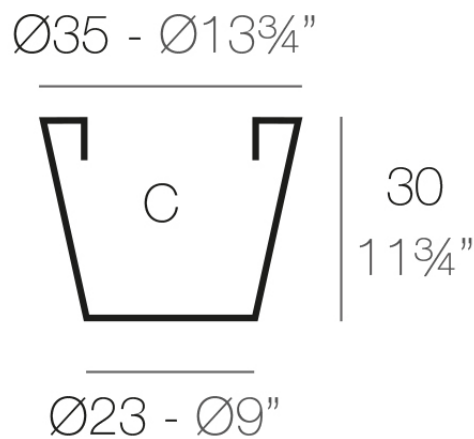

Info

Description

Pot made of polyethylene resin by rotational moulding. 100% Recyclable. Item suitable for indoor and outdoor use. Available in different finishes.

Weight: 0.28 Kg

CONO Ø35 cm

C = 20 L

CONO Ø13 $\frac{3}{4}"$

C = 5 $\frac{1}{4}$ gal

Finishes

finishes

Simple

Ref. 40635

white 2001

black 2002

ecru 2003