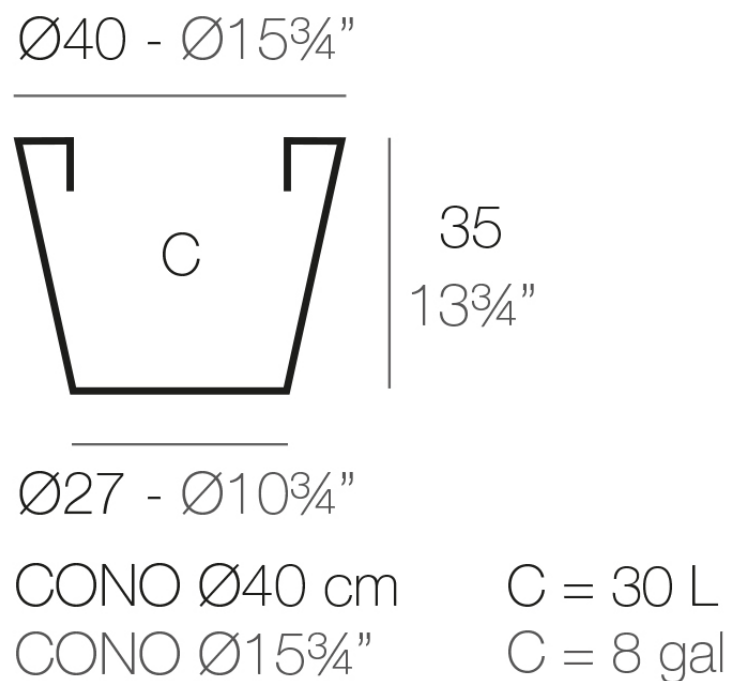

Info

Description

Pot made of polyethylene resin by rotational moulding. 100% Recyclable. Item suitable for indoor and outdoor use. Available in different finishes.

Weight: 0.4 Kg

Finishes

finishes

Simple

Ref. 40640