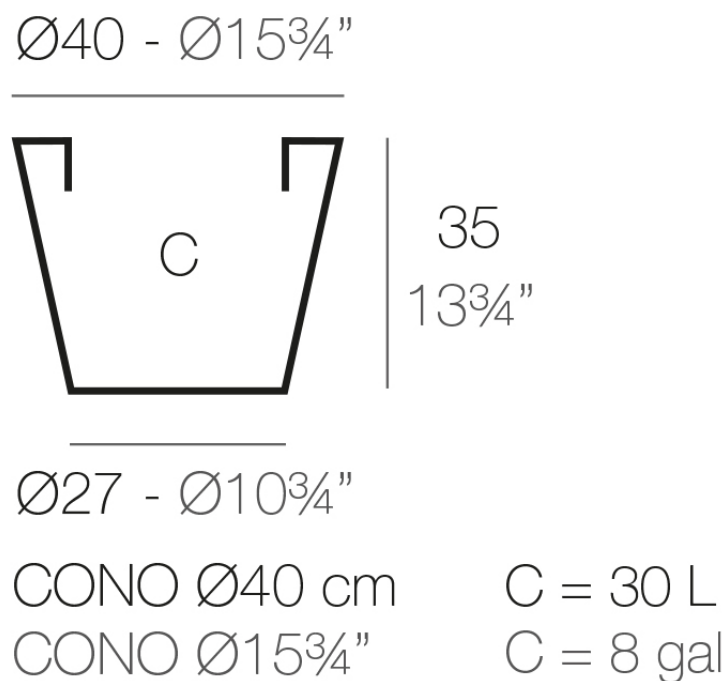

Info

Description

Pot made of polyethylene resin by rotational moulding. 100% Recyclable. Item suitable for indoor and outdoor use. Available in different finishes.

Weight: 0.4 Kg