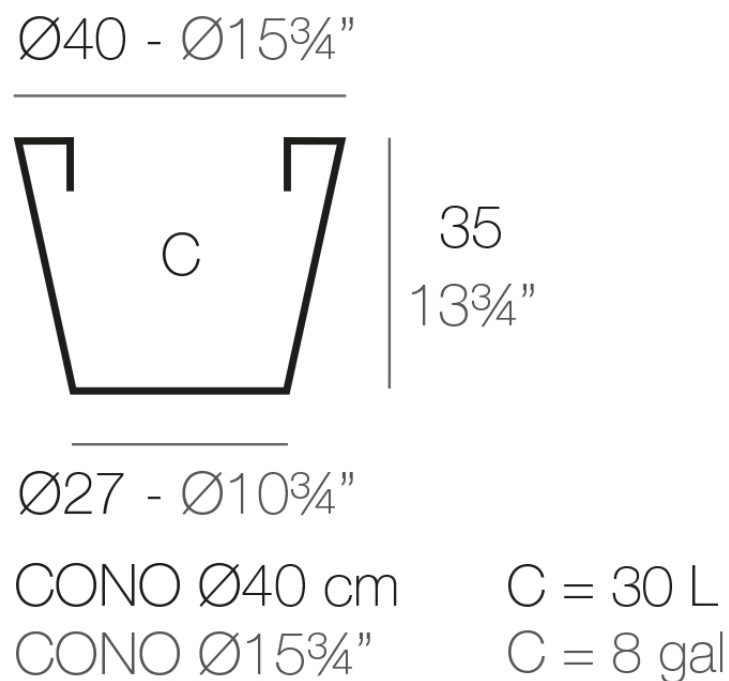

### Description

Pot made of polyethylene resin by rotational moulding. 100% Recyclable. Item suitable for indoor and outdoor use. Available in different finishes.

Weight: 0.4 Kg