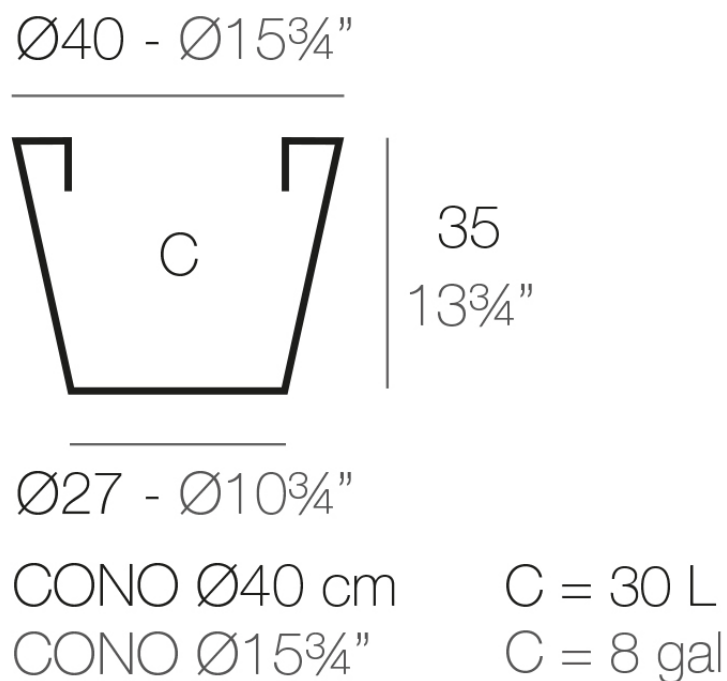

Info

Description

Pot made of polyethylene resin by rotational moulding. 100% Recyclable. Item suitable for indoor and outdoor use. Available in different finishes.

Weight: 0.4 Kg

Finishes

finishes

Simple

Ref. 40640