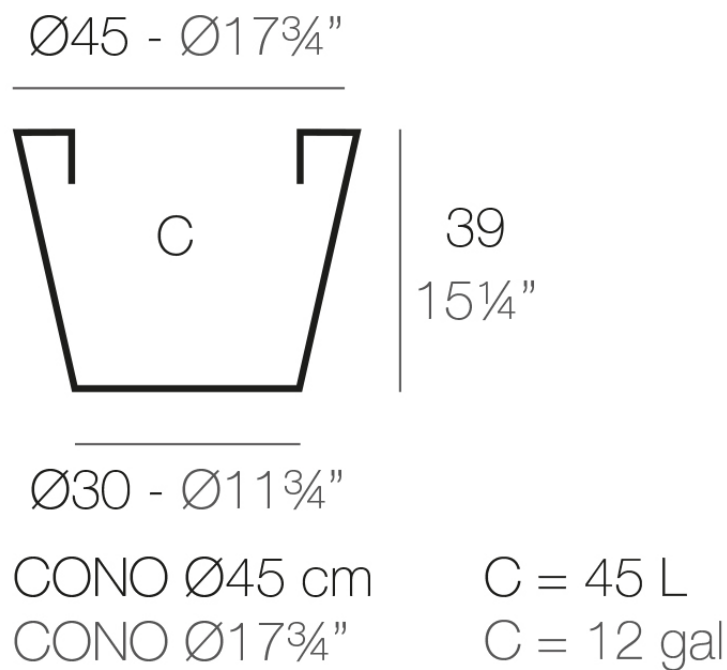

Info

Description

Pot made of polyethylene resin by rotational moulding. 100% Recyclable. Item suitable for indoor and outdoor use. Available in different finishes.

Weight: 0.53 Kg

Finishes

finishes

Simple

Ref. 40645