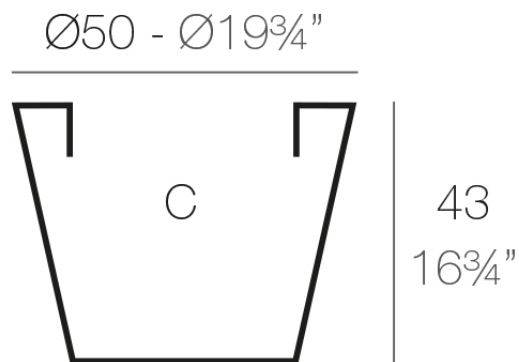

Info

Description

Pot made of polyethylene resin by rotational moulding. 100% Recyclable. Item suitable for indoor and outdoor use. Available in different finishes.

Weight: 1.45 Kg

$\text{Ø}33,5 - \text{Ø}13\frac{1}{4}"$

CONO $\text{Ø}50$ cm

CONO $\text{Ø}19\frac{3}{4}"$

C = 60 L

C = $15\frac{3}{4}$ gal

Finishes

finishes

Simple

Ref. 40650