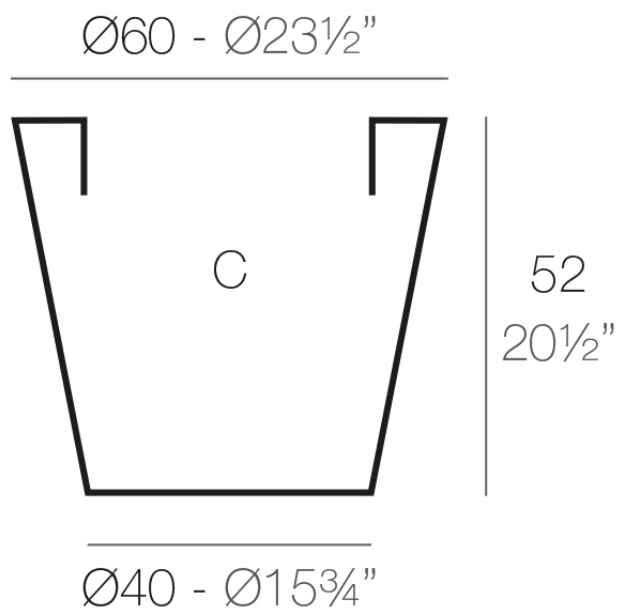

### Description

Pot made of polyethylene resin by rotational moulding. 100% Recyclable. Item suitable for indoor and outdoor use. Available in different finishes.

Weight: 2.1 Kg

CONO Ø60 cm

CONO Ø23 $\frac{1}{2}"$

C = 100 L

C = 26 $\frac{1}{2}$  gal