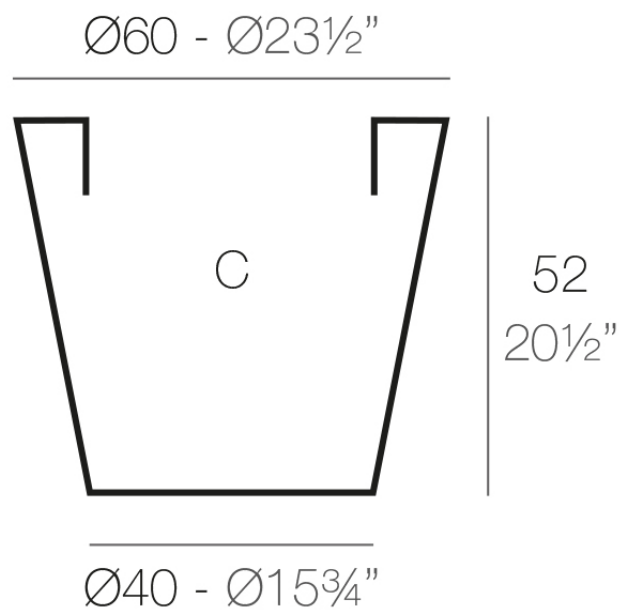

Info

Description

Pot made of polyethylene resin by rotational moulding. 100% Recyclable. Item suitable for indoor and outdoor use. Available in different finishes.

Weight: 2.1 Kg

CONO Ø60 cm

CONO Ø23 $\frac{1}{2}"$

C = 100 L

C = 26 $\frac{1}{2}$ gal

Finishes

finishes

Simple

Ref. 40660

white 2001

black 2002