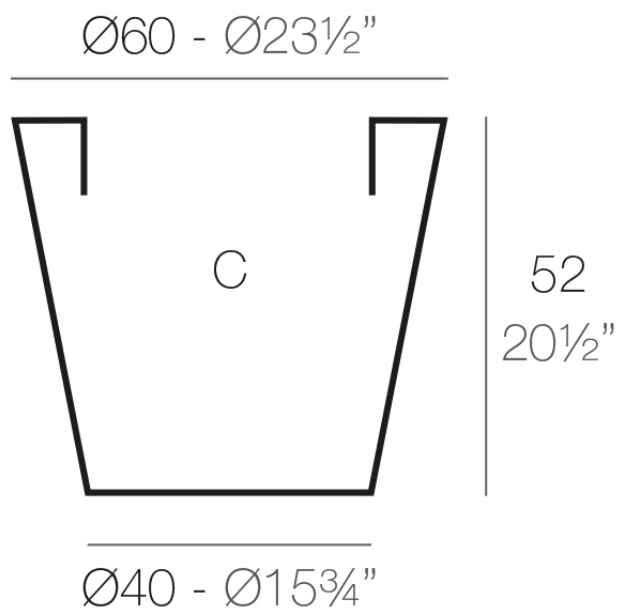

Info

Description

Pot made of polyethylene resin by rotational moulding. 100% Recyclable. Item suitable for indoor and outdoor use. Available in different finishes.

Weight: 2.1 Kg

CONO Ø60 cm

CONO Ø23 $\frac{1}{2}"$

C = 100 L

C = 26 $\frac{1}{2}$ gal

Finishes

finishes

Simple

Ref. 40660

white 2001

black 2002