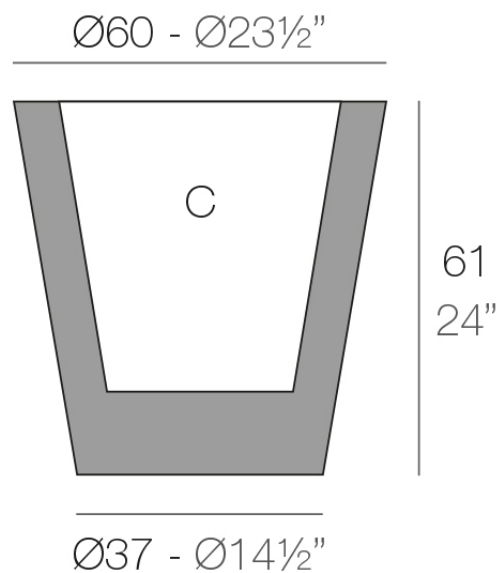

Info

Description

Pot made of polyethylene resin by rotational moulding. 100% Recyclable. Item suitable for indoor and outdoor use. Available in different finishes.

Weight: 6.85 Kg

CONO $\text{Ø}60$ cm
CONO $\text{Ø}23\frac{1}{2}"$

C = 60 L
C = $15\frac{3}{4}$ gal

Finishes

finishes

Basic

Ref. 40660A

white 2001

black 2002

ecru 2003