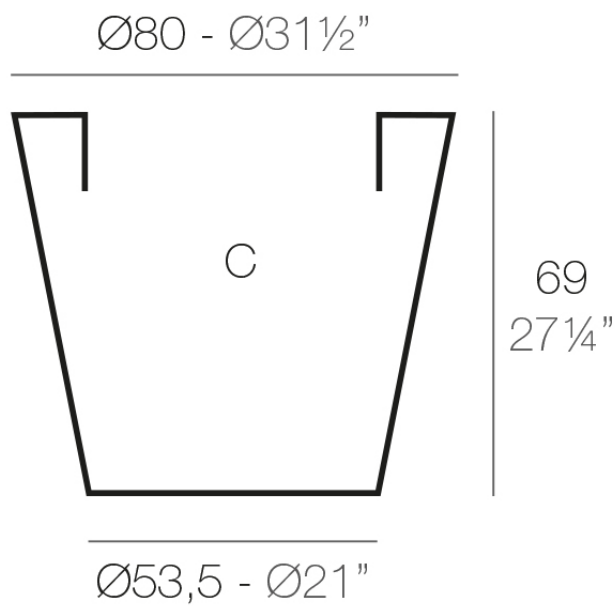

Info

Description

Pot made of polyethylene resin by rotational moulding. 100% Recyclable. Item suitable for indoor and outdoor use. Available in different finishes.

Weight: 8 Kg

CONO Ø80 cm C = 250 L
CONO Ø31½" C = 66 gal