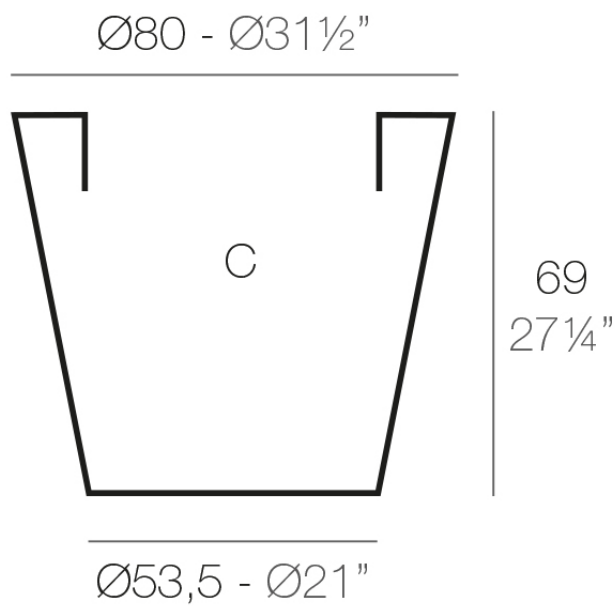

Info

Description

Pot made of polyethylene resin by rotational moulding. 100% Recyclable. Item suitable for indoor and outdoor use. Available in different finishes.

Weight: 8 Kg

CONO Ø80 cm

C = 250 L

CONO Ø31½"

C = 66 gal

Finishes

finishes

Simple

Ref. 40680

white 2001

black 2002

ecru 2003