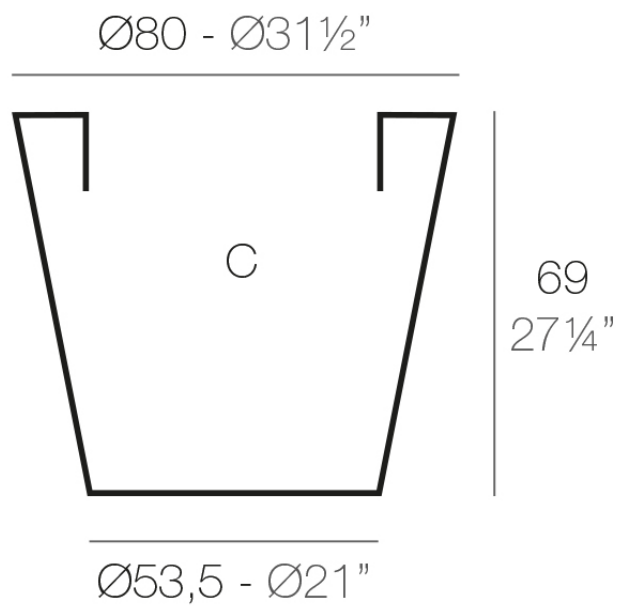

Info

Description

Pot made of polyethylene resin by rotational moulding. 100% Recyclable. Item suitable for indoor and outdoor use. Available in different finishes.

Weight: 8 Kg

CONO Ø80 cm C = 250 L
CONO Ø31½" C = 66 gal