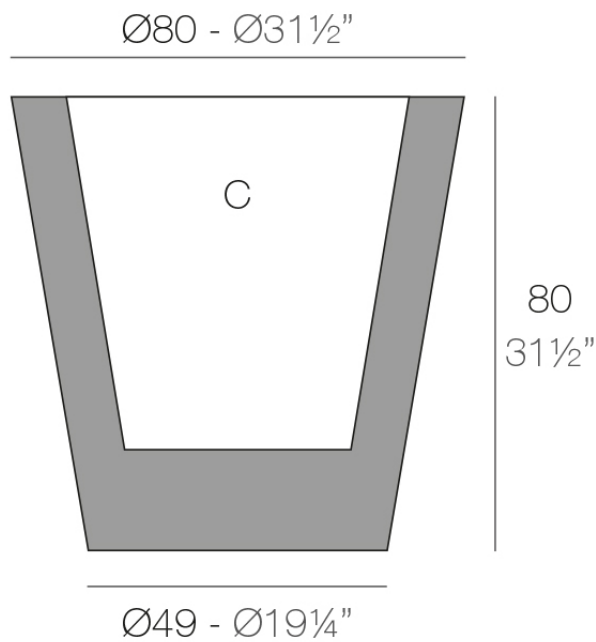

Info

Description

Pot made of polyethylene resin by rotational moulding. 100% Recyclable. Item suitable for indoor and outdoor use. Available in different finishes.

Weight: 13.02 Kg

CONO Ø80 cm
CONO Ø31½"

C = 145 L
C = 38¼ gal