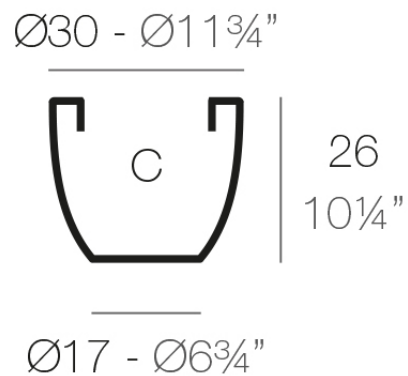

Info

Description

Pot made of polyethylene resin by rotational moulding. 100% Recyclable. Item suitable for indoor and outdoor use. Available in different finishes.

Weight: 0.8 Kg

CUENCO $\text{Ø}30$ cm
BOWL $\text{Ø}11\frac{3}{4}"$

C = 15 L
C = 4 gal

Finishes

finishes

Simple

Ref. 40730

white 2001

black 2002

ecru 2003