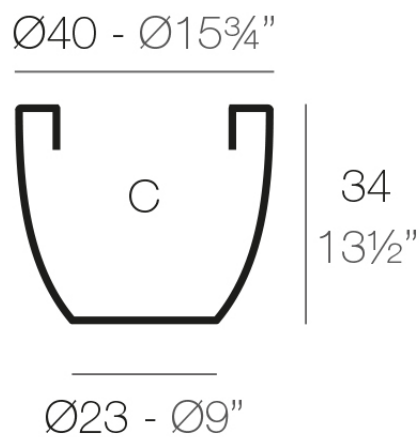

Info

Description

Pot made of polyethylene resin by rotational moulding. 100% Recyclable. Item suitable for indoor and outdoor use. Available in different finishes.

Weight: 1.8 Kg

CUENCO $\text{Ø}40$ cm
BOWL $\text{Ø}15\frac{3}{4}"$

C = 35 L
C = $9\frac{1}{4}$ gal

Finishes

finishes

Simple

Ref. 40740

white 2001

black 2002

ecru 2003