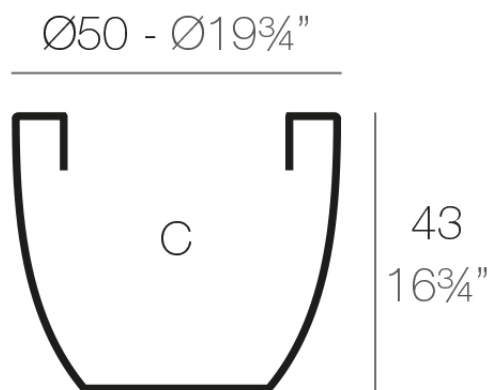

Info

Description

Pot made of polyethylene resin by rotational moulding. 100% Recyclable. Item suitable for indoor and outdoor use. Available in different finishes.

Weight: 2.9 Kg

Ø28,5 - Ø11 1/4"

CUENCO Ø50 cm

BOWL Ø19 3/4"

C = 70 L

C = 18 1/4 gal

Finishes

finishes

Simple

Ref. 40750

white 2001