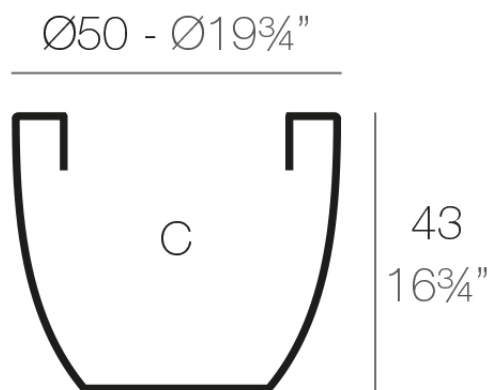

Info

Description

Pot made of polyethylene resin by rotational moulding. 100% Recyclable. Item suitable for indoor and outdoor use. Available in different finishes.

Weight: 2.9 Kg

$\text{Ø}28,5 - \text{Ø}11\frac{1}{4}"$

CUENCO $\text{Ø}50$ cm

BOWL $\text{Ø}19\frac{3}{4}"$

C = 70 L

C = $18\frac{1}{4}$ gal

Finishes

finishes

Simple

Ref. 40750