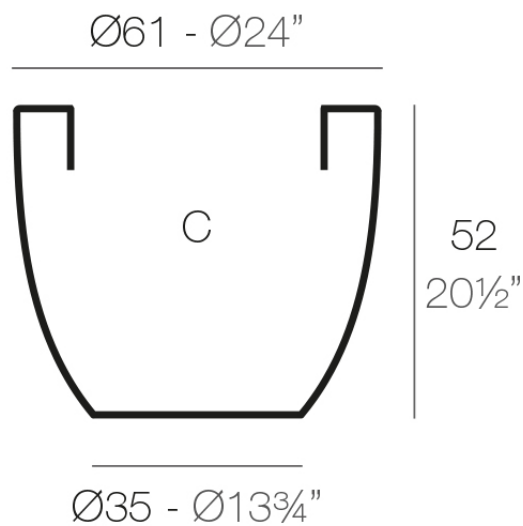

Info

Description

Pot made of polyethylene resin by rotational moulding. 100% Recyclable. Item suitable for indoor and outdoor use. Available in different finishes.

Weight: 4.2 Kg

CUENCO $\text{Ø}60$ cm
BOWL $\text{Ø}23\frac{1}{2}''$

C = 120 L
C = $31\frac{3}{4}$ gal

Finishes

finishes

Simple

Ref. 40760

white 2001

black 2002

ecru 2003