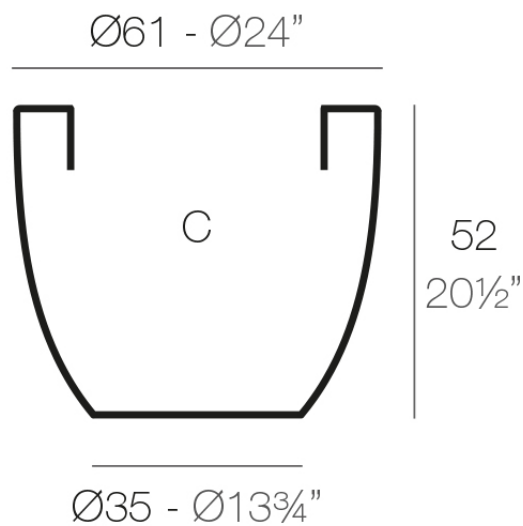

Info

Description

Pot made of polyethylene resin by rotational moulding. 100% Recyclable. Item suitable for indoor and outdoor use. Available in different finishes.

Weight: 4.2 Kg

CUENCO Ø60 cm
BOWL Ø23½"

C = 120 L
C = 31¾ gal