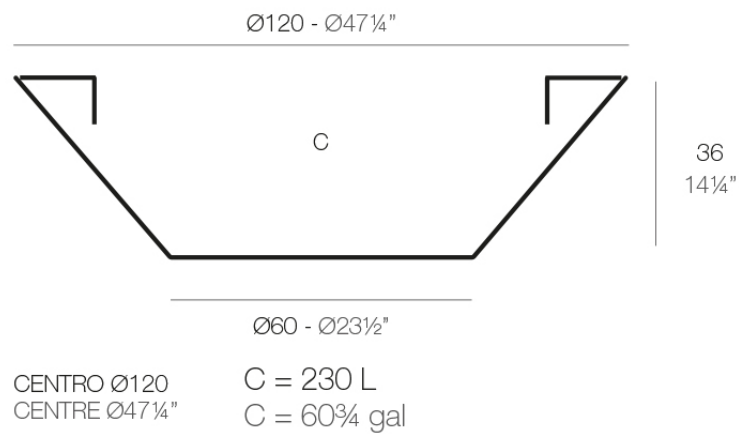

Info

Description

Pot made of polyethylene resin by rotational moulding. 100% Recyclable. Item suitable for indoor and outdoor use. Available in different finishes.

Weight: 8.5 Kg

Finishes

finishes

Simple

Ref. 40812