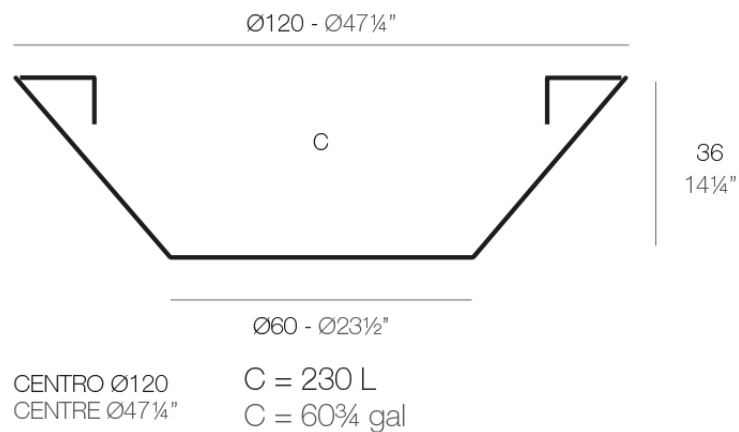

Info

Description

Pot made of polyethylene resin by rotational moulding. 100% Recyclable. Item suitable for indoor and outdoor use. Available in different finishes.

Weight: 8.5 Kg

Finishes

finishes

Simple

Ref. 40812