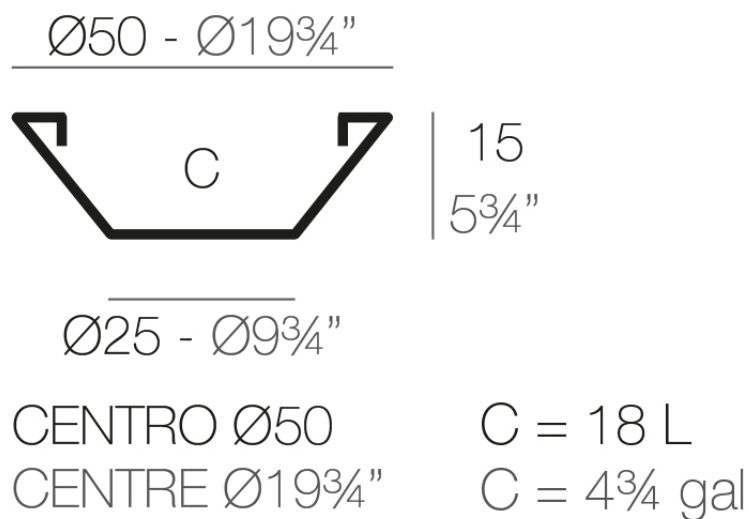

### Description

Pot made of polyethylene resin by rotational moulding. 100% Recyclable. Item suitable for indoor and outdoor use. Available in different finishes.

Weight: 2.2 Kg