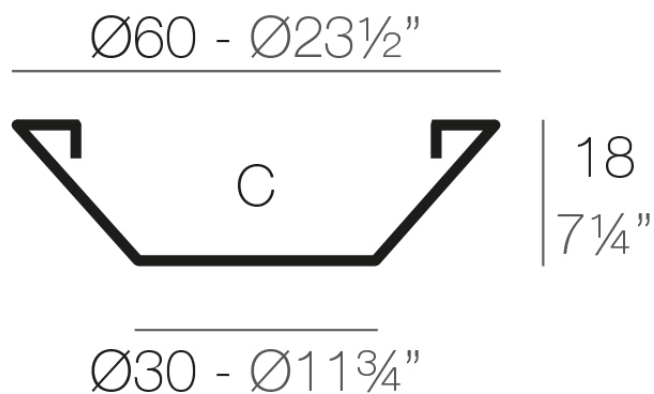

Info

Description

Pot made of polyethylene resin by rotational moulding. 100% Recyclable. Item suitable for indoor and outdoor use. Available in different finishes.

Weight: 0.85 Kg

CENTRO $\text{Ø}60$

CENTRE $\text{Ø}23\frac{1}{2}"$

C = 30 L

C = 8 gal

Finishes

finishes

Simple

Ref. 40860

white 2001

black 2002