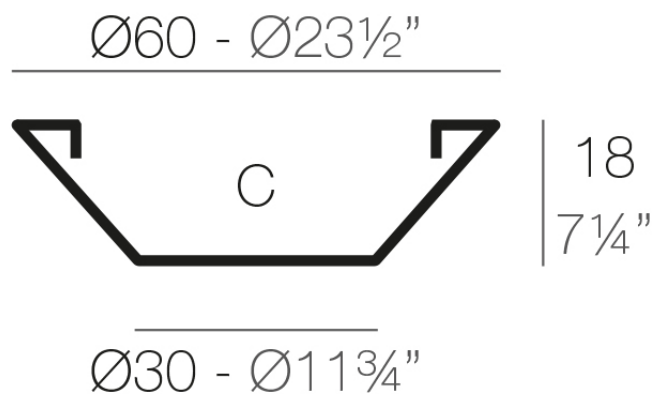

### Description

Pot made of polyethylene resin by rotational moulding. 100% Recyclable. Item suitable for indoor and outdoor use. Available in different finishes.

Weight: 0.85 Kg

CENTRO  $\text{Ø}60$

C = 30 L

CENTRE  $\text{Ø}23\frac{1}{2}"$

C = 8 gal