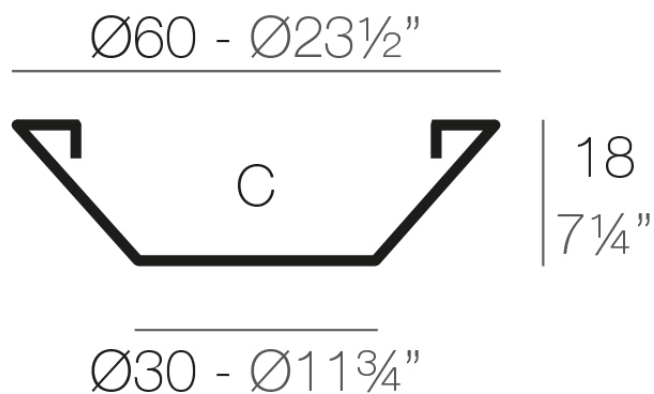

Info

Description

Pot made of polyethylene resin by rotational moulding. 100% Recyclable. Item suitable for indoor and outdoor use. Available in different finishes.

Weight: 0.85 Kg

CENTRO $\text{Ø}60$

C = 30 L

CENTRE $\text{Ø}23\frac{1}{2}"$

C = 8 gal

Finishes

finishes

Simple

Ref. 40860

white 2001

black 2002