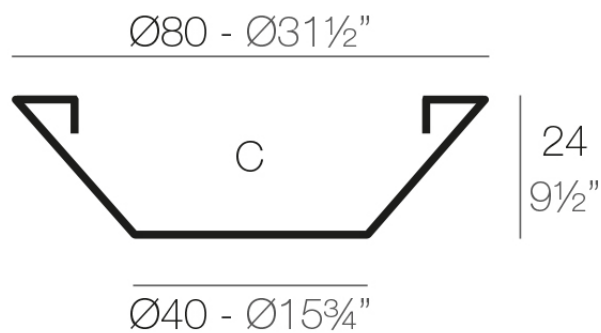

### Description

Pot made of polyethylene resin by rotational moulding. 100% Recyclable. Item suitable for indoor and outdoor use. Available in different finishes.

Weight: 3.2 Kg

CENTRO Ø80  
CENTRE Ø31½"