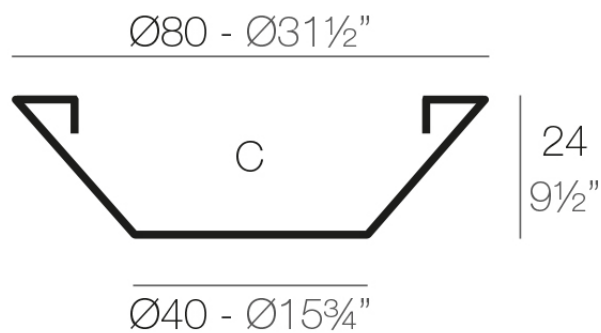

### Description

Pot made of polyethylene resin by rotational moulding. 100% Recyclable. Item suitable for indoor and outdoor use. Available in different finishes.

Weight: 3.2 Kg

CENTRO  $\text{Ø}80$   
CENTRE  $\text{Ø}31\frac{1}{2}"$