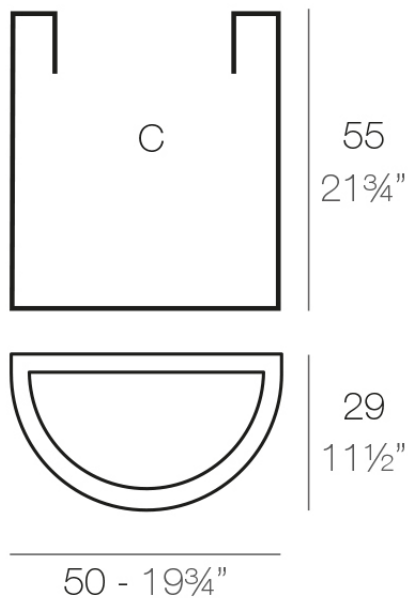

Info

Description

Pot made of polyethylene resin by rotational moulding. 100% Recyclable. Item suitable for indoor and outdoor use. Available in different finishes.

Weight: 1.9 Kg

MEDIO CILINDRO 50 x 55 cm C = 65 L 55 cm
MEDIO CILINDRO 19 3/4" x 21 3/4" C = 17 1/2 gal