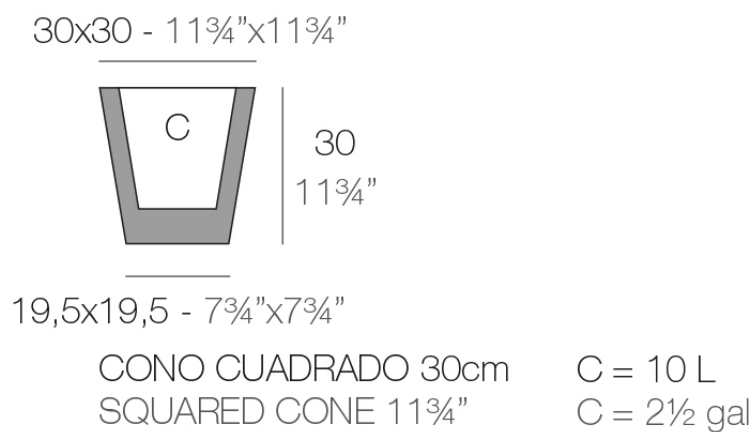

Info

Description

Pot made of polyethylene resin by rotational moulding. 100% Recyclable. Item suitable for indoor and outdoor use. Available in different finishes.

Weight: 1.7 Kg

Finishes

finishes

Basic

Ref. 41130A