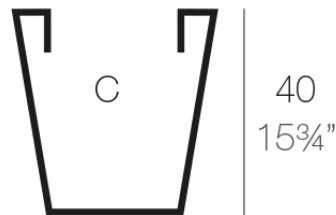

Info

Description

Pot made of polyethylene resin by rotational moulding. 100% Recyclable. Item suitable for indoor and outdoor use. Available in different finishes.

Weight: 3.2 Kg

40x40 - 15¾"x15¾"

26x26 - 10¼"x10¼"

CONO CUADRADO 40cm
SQUARED CONE 15¾"

C = 44 L
C = 11½ gal

Finishes

finishes

Simple

Ref. 41140

white 2001

black 2002