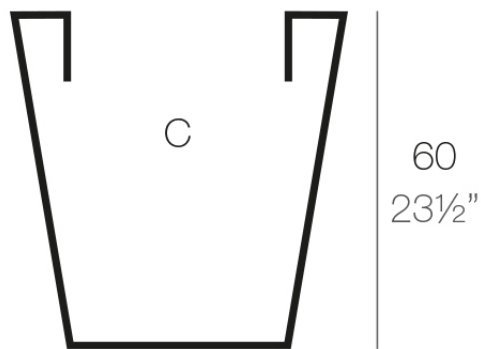

### Description

Pot made of polyethylene resin by rotational moulding. 100% Recyclable. Item suitable for indoor and outdoor use. Available in different finishes.

Weight: 8.4 Kg

60x60 - 23½"x23½"

39x39 - 15¼"x15¼"