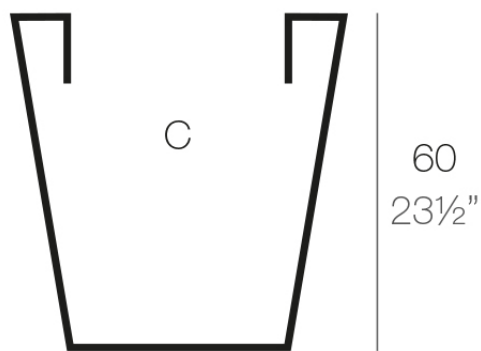

Info

Description

Pot made of polyethylene resin by rotational moulding. 100% Recyclable. Item suitable for indoor and outdoor use. Available in different finishes.

Weight: 8.4 Kg

60x60 - 23½"x23½"

39x39 - 15¼"x15¼"

CONO CUADRADO 60cm
SQUARED CONE 23½"

C = 150 L
C = 39½ gal

Finishes

finishes

Simple

Ref. 41160

white 2001

black 2002