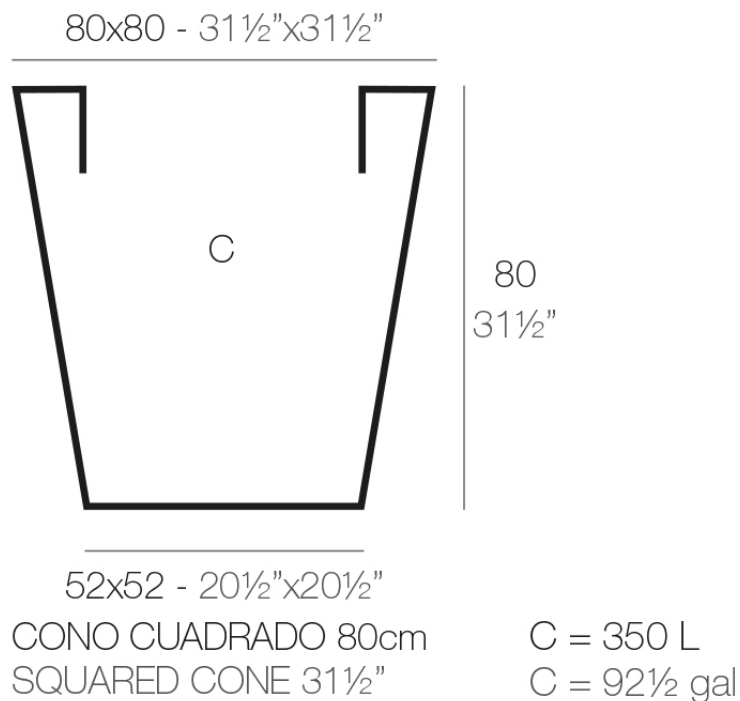

Info

Description

Pot made of polyethylene resin by rotational moulding. 100% Recyclable. Item suitable for indoor and outdoor use. Available in different finishes.

Weight: 18 Kg

Finishes

finishes

Simple

Ref. 41180