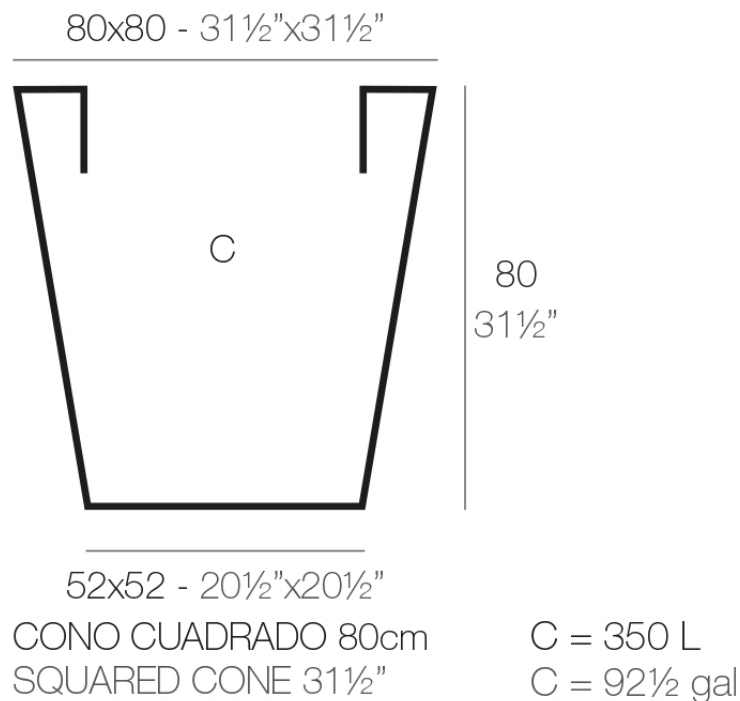

Info

Description

Pot made of polyethylene resin by rotational moulding. 100% Recyclable. Item suitable for indoor and outdoor use. Available in different finishes.

Weight: 18 Kg

Finishes

finishes

Simple

Ref. 41180