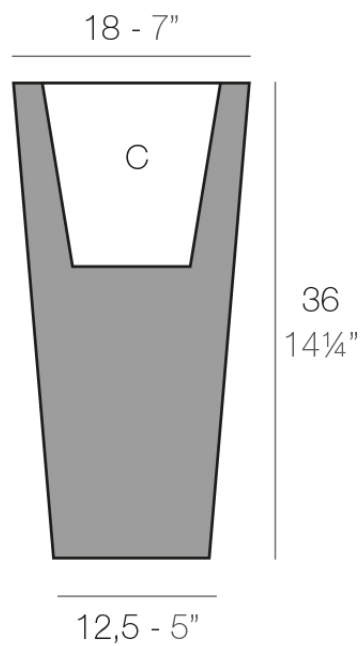

Info

Description

Pot made of polyethylene resin by rotational moulding. 100% Recyclable. Item suitable for indoor and outdoor use. Available in different finishes.

Weight: 1.4 Kg

CONO ALTO Nano 18 cm
HIGH CONE Nano 7"

C = 3 L
C = 1 gal