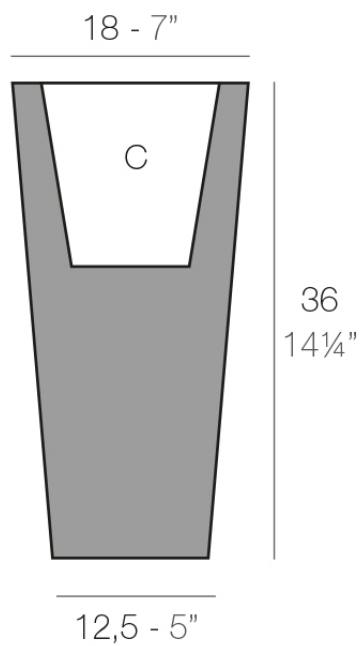

## High square cone 18x18x36

### Description

Pot made of polyethylene resin by rotational moulding. 100% Recyclable. Item suitable for indoor and outdoor use. Available in different finishes.

Weight: 1.4 Kg

CONO ALTO Nano 18 cm  
HIGH CONE Nano 7"