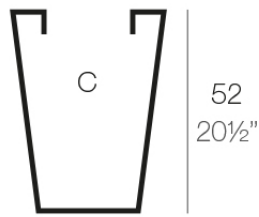

Info

Description

Pot made of polyethylene resin by rotational moulding. 100% Recyclable. Item suitable for indoor and outdoor use. Available in different finishes.

Weight: 1.85 Kg

40x40- 15¾"x15¾"

25,5x25,5 - 10"x10"

CONO CUADRADO ALTO 40 x 52 cm
HIGH SQUARE CONE 15¾" x 20½"

C = 55 L
C = 14½ gal

Finishes

finishes

Simple

Ref. 41240

white 2001

black 2002