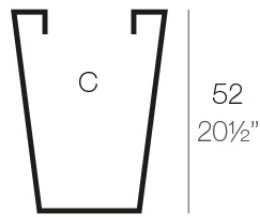

### Description

Pot made of polyethylene resin by rotational moulding. 100% Recyclable. Item suitable for indoor and outdoor use. Available in different finishes.

Weight: 1.85 Kg

40x40- 15¾"x15¾"

25,5x25,5 - 10"x10"

CONO CUADRADO ALTO 40 x 52 cm  
HIGH SQUARE CONE 15¾" x 20½"

C = 55 L  
C = 14½ gal