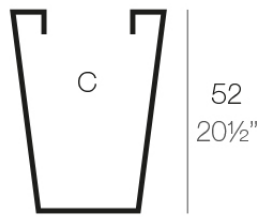

Info

Description

Pot made of polyethylene resin by rotational moulding. 100% Recyclable. Item suitable for indoor and outdoor use. Available in different finishes.

Weight: 1.85 Kg

40x40- 15¾"x15¾"

25,5x25,5 - 10"x10"

CONO CUADRADO ALTO 40 x 52 cm
HIGH SQUARE CONE 15¾" x 20½"

C = 55 L
C = 14½ gal

Finishes

finishes

SIMPLE Ref. 41240

white 2001

ecru 2003

tortora 2004