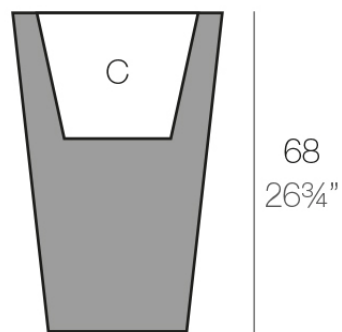

High square cone pot 45x45x68

Studio Vondom's extensive collection of indoor and outdoor planters offers timeless and minimalist designs that can help create unique and original atmospheres in homes, restaurants, and any other space.

Info

Description

Pot made of polyethylene resin by rotational moulding. 100% Recyclable. Item suitable for indoor and outdoor use. Available in different finishes.

Weight: 7.02 Kg

45x45 - 17³/₄"x17³/₄"

27x27 - 10³/₄"x10³/₄"

CONO CUADRADO ALTO 45 cm
SQUARE HIGH CONE 17³/₄"

C = 32 L
C = 8¹/₂ gal

Finishes

finishes

Basic

Ref. 41245A

white 2001

black 2002