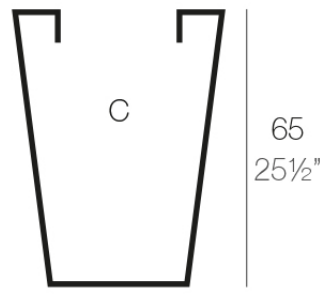

Info

Description

Pot made of polyethylene resin by rotational moulding. 100% Recyclable. Item suitable for indoor and outdoor use. Available in different finishes.

Weight: 3.3 Kg

50x50- 19 $\frac{1}{4}$ "x19 $\frac{1}{4}$ "

32x32 - 12 $\frac{1}{2}$ "x12 $\frac{1}{2}$ "

CONO CUADRADO ALTO 50 x 65 cm
HIGH SQUARE CONE 19 $\frac{1}{4}$ " x 25 $\frac{1}{2}$ "

C = 110 L
C = 29 gal

Finishes

finishes

Simple

Ref. 41250

white 2001