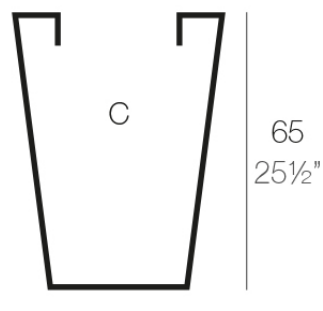

Info

Description

Pot made of polyethylene resin by rotational moulding. 100% Recyclable. Item suitable for indoor and outdoor use. Available in different finishes.

Weight: 3.3 Kg

50x50- 19 $\frac{1}{4}$ "x19 $\frac{1}{4}$ "

32x32 - 12 $\frac{1}{2}$ "x12 $\frac{1}{2}$ "

CONO CUADRADO ALTO 50 x 65 cm
HIGH SQUARE CONE 19 $\frac{1}{4}$ " x 25 $\frac{1}{2}$ "

C = 110 L
C = 29 gal

Finishes

finishes

Simple

Ref. 41250

white 2001