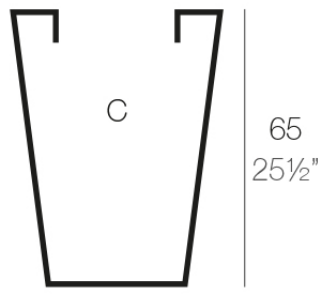

Info

Description

Pot made of polyethylene resin by rotational moulding. 100% Recyclable. Item suitable for indoor and outdoor use. Available in different finishes.

Weight: 3.3 Kg

50x50- 19 $\frac{1}{4}$ "x19 $\frac{1}{4}$ "

32x32 - 12 $\frac{1}{2}$ "x12 $\frac{1}{2}$ "

CONO CUADRADO ALTO 50 x 65 cm
HIGH SQUARE CONE 19 $\frac{1}{4}$ " x 25 $\frac{1}{2}$ "

C = 110 L
C = 29 gal

Finishes

finishes

Simple

Ref. 41250

white 2001