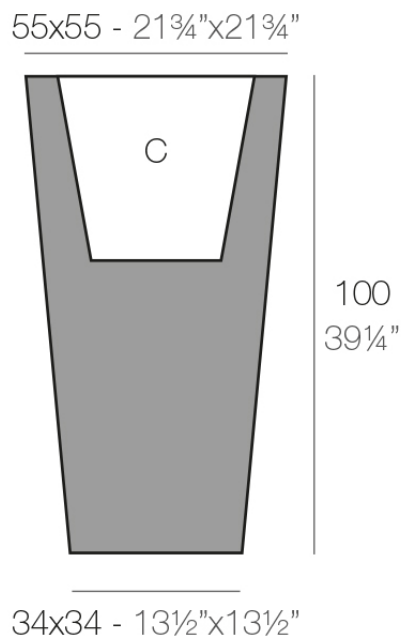

### Description

Pot made of polyethylene resin by rotational moulding. 100% Recyclable. Item suitable for indoor and outdoor use. Available in different finishes.

Weight: 10.5 Kg

CONO CUADRADO ALTO 55 cm  
SQUARE HIGH CONE 21<sup>3</sup>/<sub>4</sub>"

C = 60 L  
C = 15<sup>3</sup>/<sub>4</sub> gal