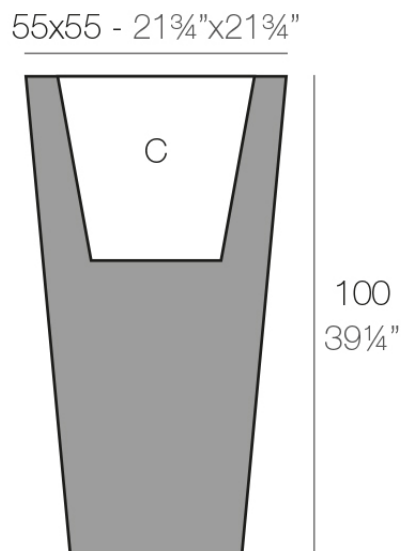

Info

Description

Pot made of polyethylene resin by rotational moulding. 100% Recyclable. Item suitable for indoor and outdoor use. Available in different finishes.

Weight: 10.5 Kg

34x34 - 13¹/₂"x13¹/₂"

CONO CUADRADO ALTO 55 cm
SQUARE HIGH CONE 21³/₄"

C = 60 L
C = 15³/₄ gal

Finishes

finishes

Basic

Ref. 41255A

white 2001

black 2002

ecru 2003