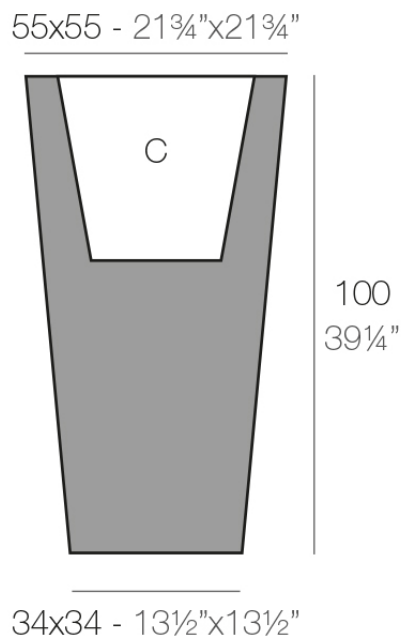

Info

Description

Pot made of polyethylene resin by rotational moulding. 100% Recyclable. Item suitable for indoor and outdoor use. Available in different finishes.

Weight: 10.5 Kg

CONO CUADRADO ALTO 55 cm
SQUARE HIGH CONE 21³/₄"

C = 60 L
C = 15³/₄ gal

Finishes

finishes

Basic

Ref. 41255A

white 2001

black 2002

ecru 2003