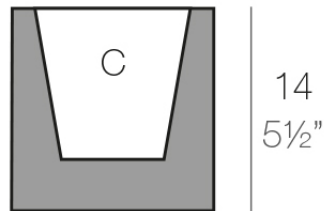

Cube 14x14x14

Info

Description

Pot made of polyethylene resin by rotational moulding. 100% Recyclable. Item suitable for indoor and outdoor use. Available in different finishes.

Weight: 0.45 Kg

14x14 - 5½"x5½"

CUBO Nano 14 x 14 x 14 cm

CUBO Nano 5½" x 5½" x 5½"

C = 1 L

C = ½ gal

Finishes

finishes

Basic

Ref. 41314A