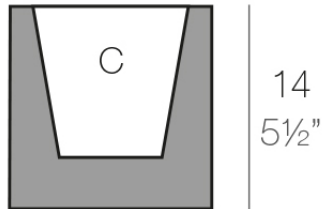

Cube 14x14x14

Info

Description

Pot made of polyethylene resin by rotational moulding. 100% Recyclable. Item suitable for indoor and outdoor use. Available in different finishes.

Weight: 0.45 Kg

14x14 - 5½"x5½"

CUBO Nano 14 x 14 x 14 cm

CUBO Nano 5½" x 5½" x 5½"

C = 1 L

C = ½ gal

Finishes

finishes

Basic

Ref. 41314A