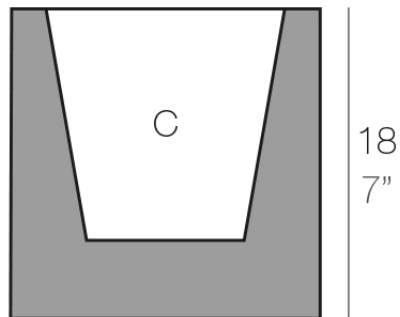

Cube 18x18x18

Info

Description

Pot made of polyethylene resin by rotational moulding. 100% Recyclable. Item suitable for indoor and outdoor use. Available in different finishes.

Weight: 0.9 Kg

18x18 - 7"x7"

CUBO Nano 18 x 18 x 18 cm
CUBO Nano 7" x 7" x 7"

C = 2 L
C = ½ gal

Finishes

finishes

Basic

Ref. 41318A

white 2001

black 2002