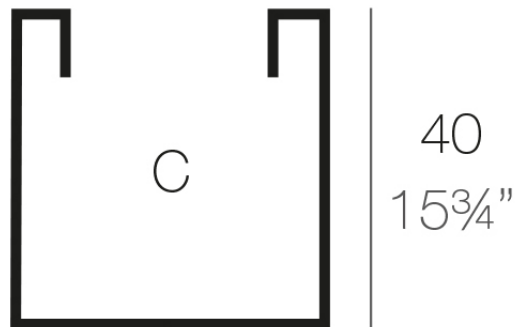

Info

Description

Pot made of polyethylene resin by rotational moulding. 100% Recyclable. Item suitable for indoor and outdoor use. Available in different finishes.

Weight: 4 Kg

40x40 - 15³/₄"x15³/₄"

CUBO 40cm	C = 62 L
CUBE 15 ³ / ₄ "	C = 16 ¹ / ₂ gal