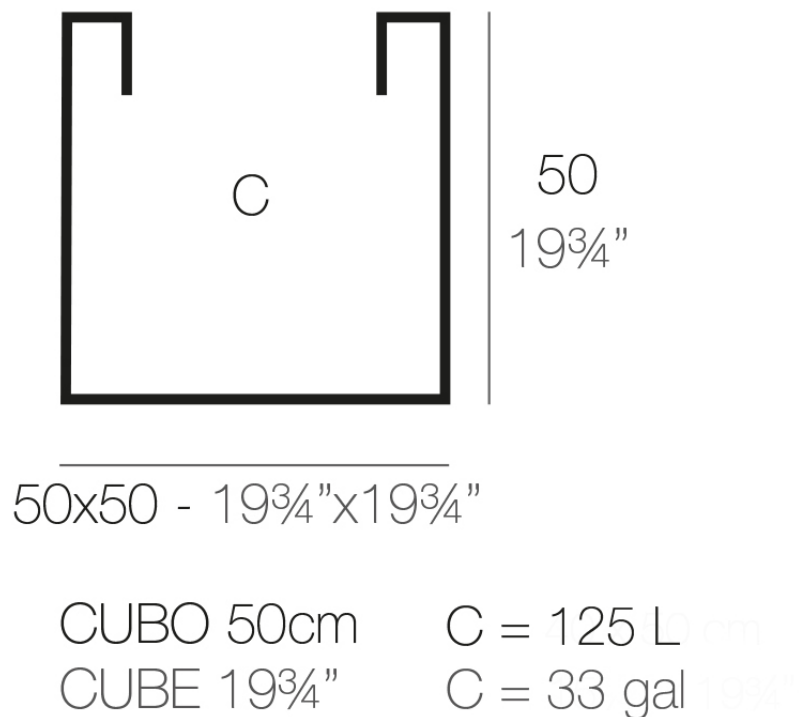

Info

Description

Pot made of polyethylene resin by rotational moulding. 100% Recyclable. Item suitable for indoor and outdoor use. Available in different finishes.

Weight: 7.5 Kg

Finishes

finishes

Simple

Ref. 41350