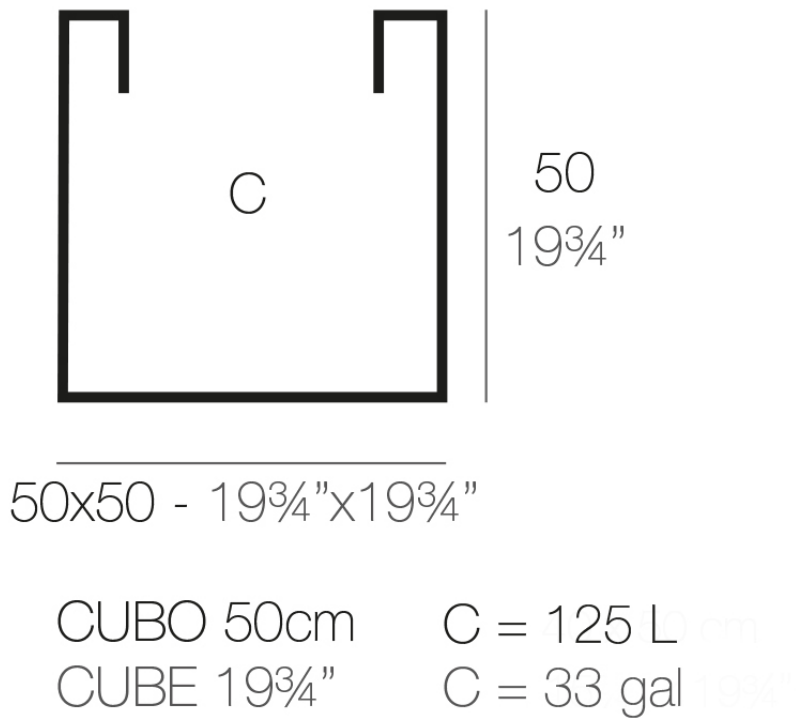

Info

Description

Pot made of polyethylene resin by rotational moulding. 100% Recyclable. Item suitable for indoor and outdoor use. Available in different finishes.

Weight: 7.5 Kg

Finishes

finishes

Simple

Ref. 41350