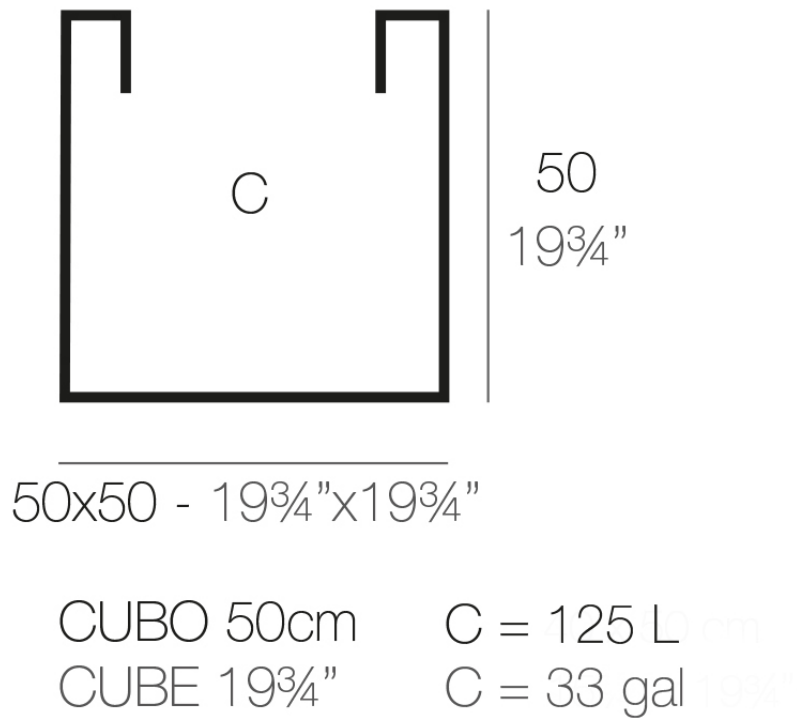

Info

Description

Pot made of polyethylene resin by rotational moulding. 100% Recyclable. Item suitable for indoor and outdoor use. Available in different finishes.

Weight: 7.5 Kg

Finishes

finishes

Simple

Ref. 41350