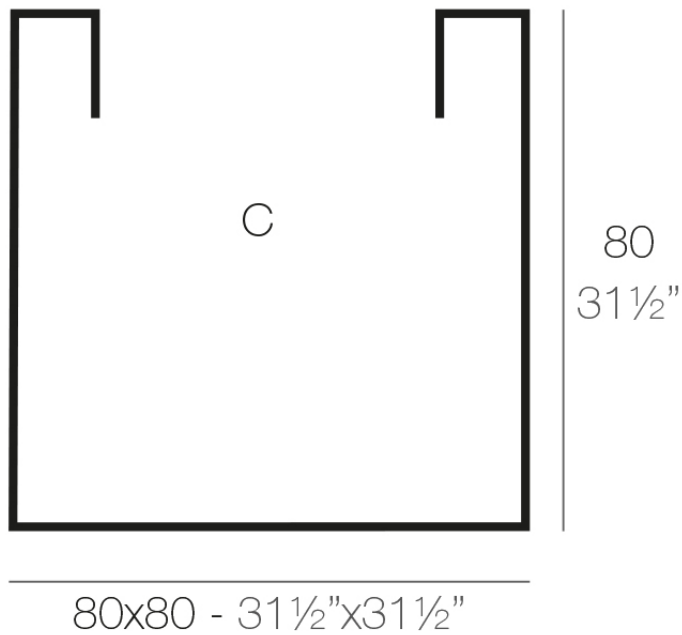

Info

Description

Pot made of polyethylene resin by rotational moulding. 100% Recyclable. Item suitable for indoor and outdoor use. Available in different finishes.

Weight: 23 Kg

CUBO 80cm

C = 64 x 80 cm

CUBE 31½"

C = 25½" x 31½"

Finishes

finishes

Basic

Ref. 41380A

white 2001

black 2002

ecru 2003