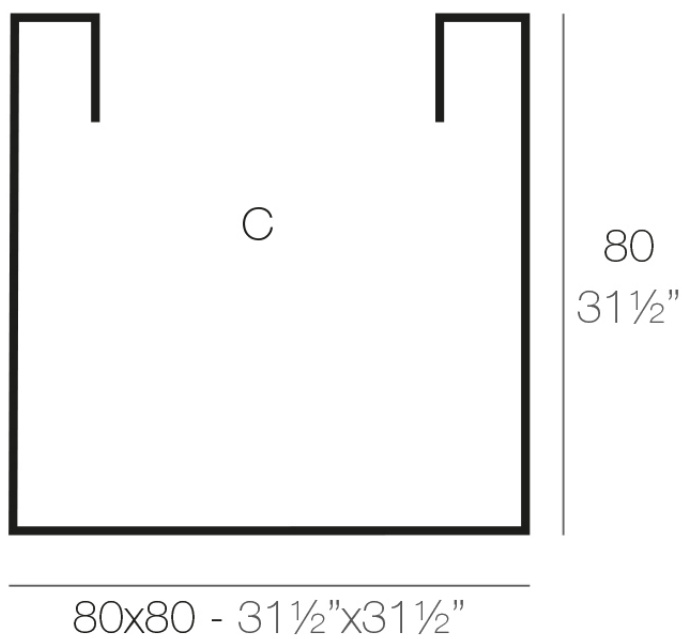

### Description

Pot made of polyethylene resin by rotational moulding. 100% Recyclable. Item suitable for indoor and outdoor use. Available in different finishes.

Weight: 23 Kg

CUBO 80cm

C = 64 x 80 cm

CUBE 31½"

C = 25½" x 31½"