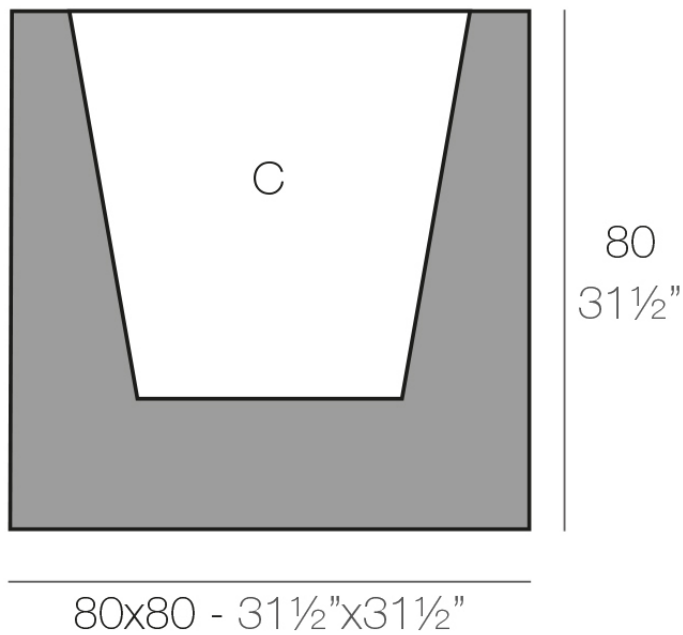

Info

Description

Pot made of polyethylene resin by rotational moulding. 100% Recyclable. Item suitable for indoor and outdoor use. Available in different finishes.

Weight: 23 Kg

CUBO 80cm	C = 200 L 41" x 62 cm
CUBE 31½"	C = 53 gal 25½" x 24½"