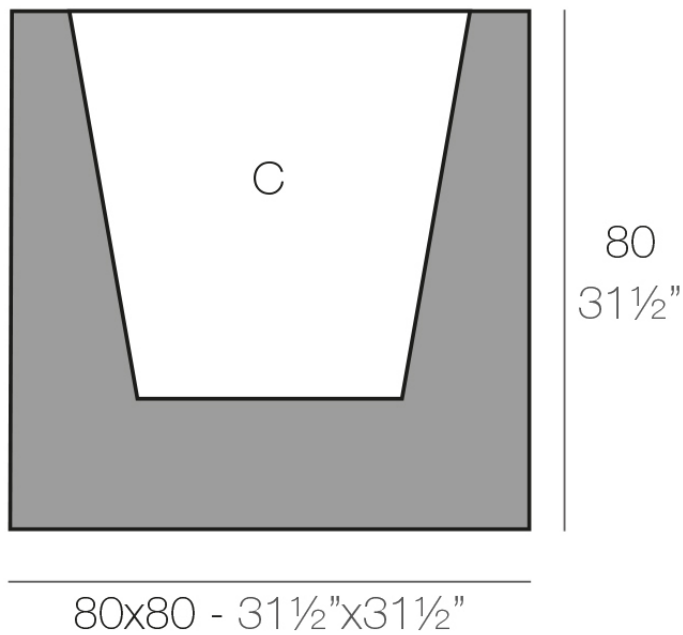

Info

Description

Pot made of polyethylene resin by rotational moulding. 100% Recyclable. Item suitable for indoor and outdoor use. Available in different finishes.

Weight: 23 Kg

CUBO 80cm	C = 200 L	1' x 62 cm
CUBE 31 1/2"	C = 53 gal	25 1/2" x 24 1/2"