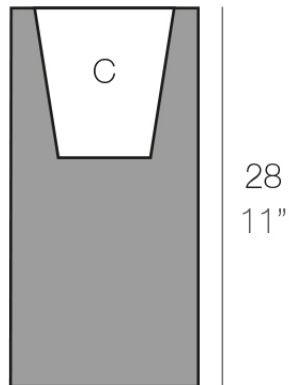

High cube 14x14x28

Info

Description

Pot made of polyethylene resin by rotational moulding. 100% Recyclable. Item suitable for indoor and outdoor use. Available in different finishes.

Weight: 0.85 Kg

14x14 - 5½"x5½"

CUBO ALTO Nano 14x14x28 cm
HIGH CUBE Nano 5½"x5½"x11"

C = 3 L
C = 1 gal

Finishes

finishes

Basic

Ref. 41414A

white 2001

black 2002