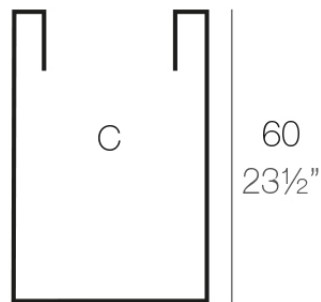

### Description

Pot made of polyethylene resin by rotational moulding. 100% Recyclable. Item suitable for indoor and outdoor use. Available in different finishes.

Weight: 5.7 Kg

40x40 - 15 $\frac{3}{4}$ "x15 $\frac{3}{4}$ "

CUBO ALTO 40 x 60 cm    C = 94 L  
HIGH CONE 15 $\frac{3}{4}$ " X 23 $\frac{1}{2}$ "    C = 25 gal