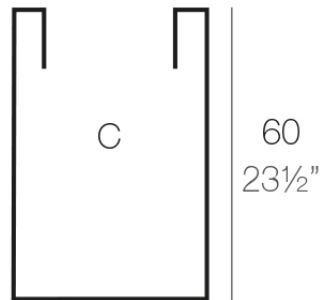

Info

Description

Pot made of polyethylene resin by rotational moulding. 100% Recyclable. Item suitable for indoor and outdoor use. Available in different finishes.

Weight: 5.7 Kg

40x40 - 15 $\frac{3}{4}$ "x15 $\frac{3}{4}$ "

CUBO ALTO 40 x 60 cm C = 94 L
HIGH CONE 15 $\frac{3}{4}$ " X 23 $\frac{1}{2}$ " C = 25 gal

Finishes

finishes

Simple

Ref. 41440

white 2001

black 2002

ecru 2003