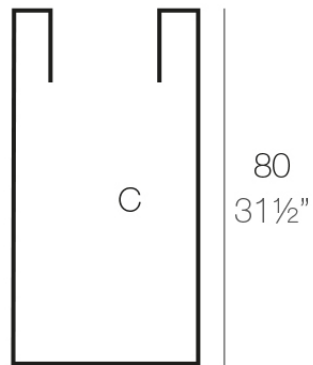

Info

Description

Pot made of polyethylene resin by rotational moulding. 100% Recyclable. Item suitable for indoor and outdoor use. Available in different finishes.

Weight: 9 Kg

40x40 - 15³/₄"x15³/₄"

CUBO ALTO 40 x 80 cm
HIGH CONE 15³/₄" X 31¹/₂"

C = 127 L 80 cm
C = 33¹/₂ gal 31¹/₂"

Finishes

finishes

Simple

Ref. 41441

white 2001

black 2002

ecru 2003