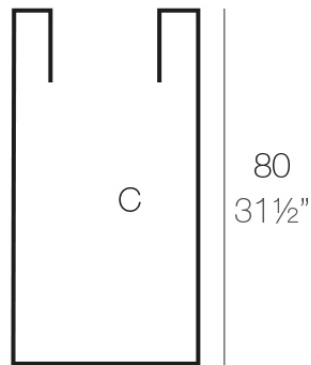

Info

Description

Pot made of polyethylene resin by rotational moulding. 100% Recyclable. Item suitable for indoor and outdoor use. Available in different finishes.

Weight: 9 Kg

40x40 - 15³/₄"x15³/₄"

CUBO ALTO 40 x 80 cm
HIGH CONE 15³/₄" X 31¹/₂"

C = 127 L 80 cm
C = 33¹/₂ gal 31¹/₂"

Finishes

finishes

Simple

Ref. 41441

white 2001

black 2002

ecru 2003