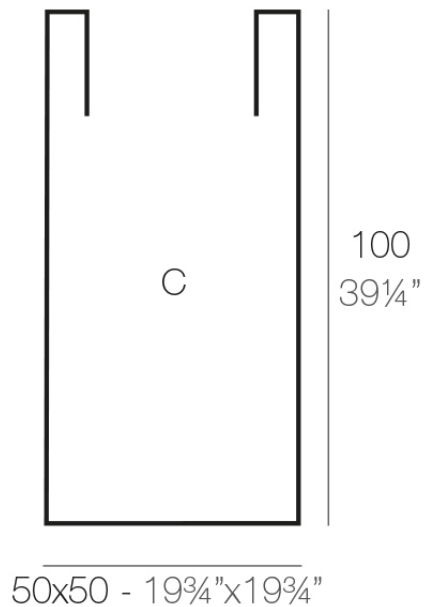

Info

Description

Pot made of polyethylene resin by rotational moulding. 100% Recyclable. Item suitable for indoor and outdoor use. Available in different finishes.

Weight: 14 Kg

CUBO ALTO 50 x 100 cm
HIGH CONE 19³/₄" x 39¹/₄"

C = 249 L x 100 cm
C = 66 gal x 39¹/₄"

Finishes

finishes

Simple

Ref. 41451

white 2001

black 2002

ecru 2003