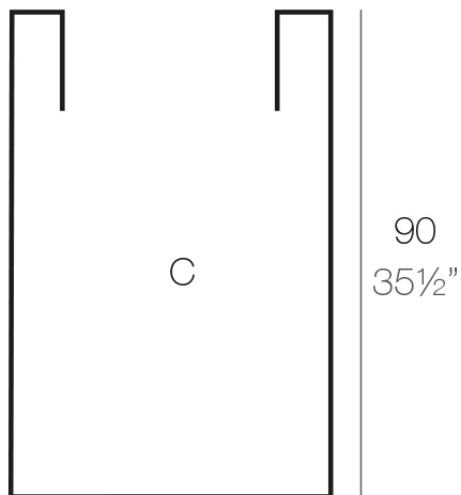

Info

Description

Pot made of polyethylene resin by rotational moulding. 100% Recyclable. Item suitable for indoor and outdoor use. Available in different finishes.

Weight: 13 Kg

60x60 - 23½"x23½"

CUBO ALTO 60 x 90 cm

HIGH CONE 23½" X 35½"

C = 320 L x 90 cm

C = 84½ gal x 35½"

Finishes

finishes

Simple

Ref. 41460

white 2001