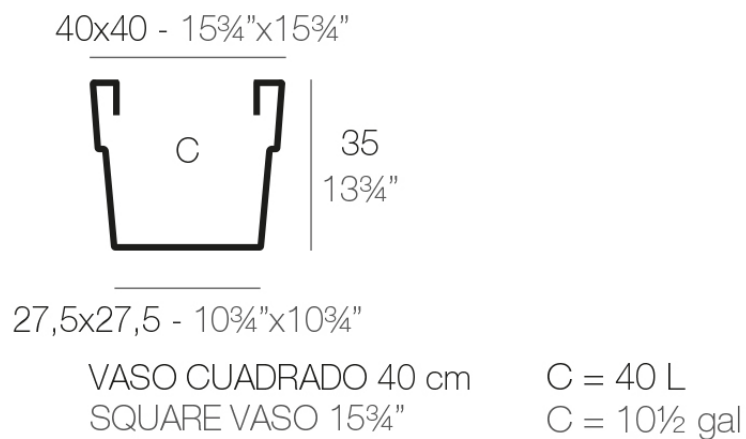

Info

Description

Pot made of polyethylene resin by rotational moulding. 100% Recyclable. Item suitable for indoor and outdoor use. Available in different finishes.

Weight: 0.58 Kg

Finishes

finishes

Simple

Ref. 41540