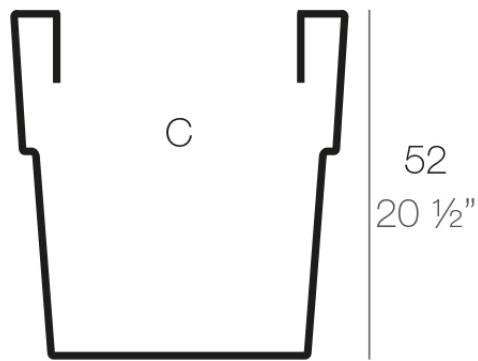

### Description

Pot made of polyethylene resin by rotational moulding. 100% Recyclable. Item suitable for indoor and outdoor use. Available in different finishes.

Weight: 3.5 Kg

60x60 - 23½"x23½"

40,5x40,5 - 16"x16"

VASO CUADRADO 60 cm  
SQUARE VASO 23½"

C = 140 L

C = 37 gal