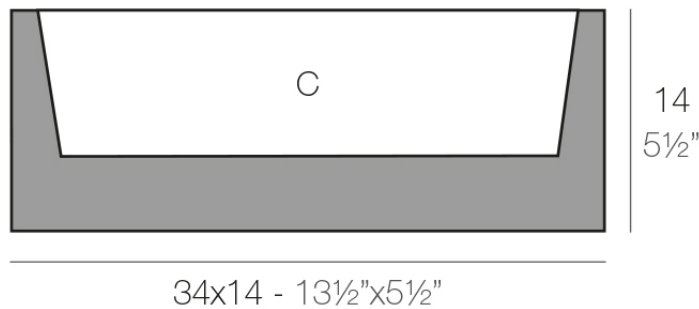

Info

Description

Pot made of polyethylene resin by rotational moulding. 100% Recyclable. Item suitable for indoor and outdoor use. Available in different finishes.

Weight: 0.95 Kg

JARDINERA Nano 34 x 14 x 14 cm

JARDINIÈRE Nano 13½" x 5½" x 5½"

C = 2,5 L

C = ¾ gal