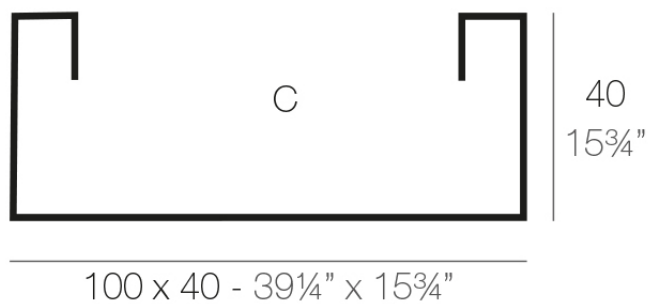

Info

Description

Pot made of polyethylene resin by rotational moulding. 100% Recyclable. Item suitable for indoor and outdoor use. Available in different finishes.

Weight: 9 Kg

JARDINERA 100 x 40 cm	C = 160 L x 40 cm
JARDINIÈRE 39 1/4" x 15 3/4"	C = 42 1/2 gal 1/2" x 15 3/4"