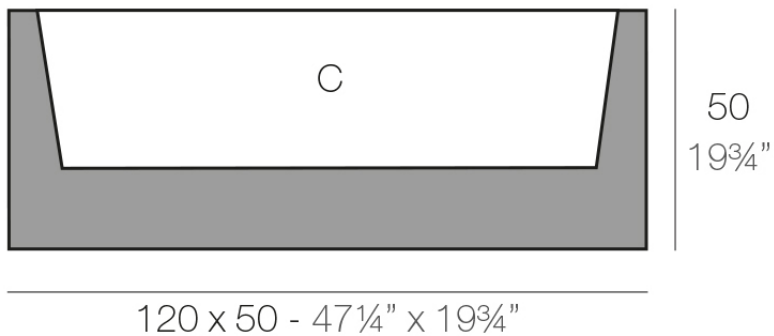

Info

Description

Pot made of polyethylene resin by rotational moulding. 100% Recyclable. Item suitable for indoor and outdoor use. Available in different finishes.

Weight: 15 Kg

JARDINERA 120 x 50 cm	C = 140 L 38 x 38 cm
JARDINIÈRE 47 1/4" x 19 3/4"	C = 37 gal 15" x 15"