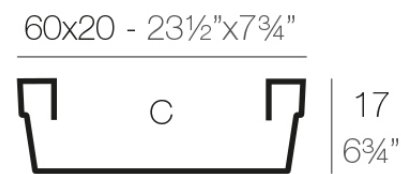

Info

Description

Pot made of polyethylene resin by rotational moulding. 100% Recyclable. Item suitable for indoor and outdoor use. Available in different finishes.

Weight: 0.35 Kg

53,5x13,5 - 21"x5¼"

JARDINERA CÓNICA 60 x 20 cm

CONIC JARDINIÈRE 23½" x 7¾"

C = 16 L

C = 4¼ gal

Finishes

finishes

Simple

Ref. 41720

white 2001