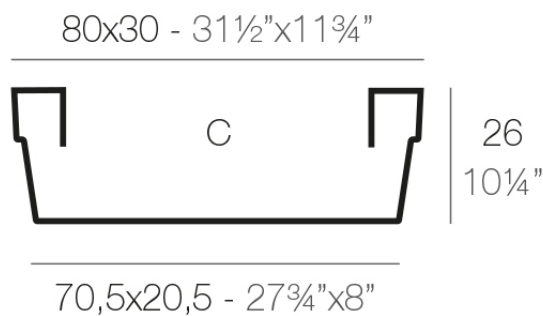

### Description

Pot made of polyethylene resin by rotational moulding. 100% Recyclable. Item suitable for indoor and outdoor use. Available in different finishes.

Weight: 1.95 Kg

JARDINERA CÓNICA 80 x 30 cm C = 50 L  
CONIC JARDINIÈRE 31½" x 11¾" C = 13 gal