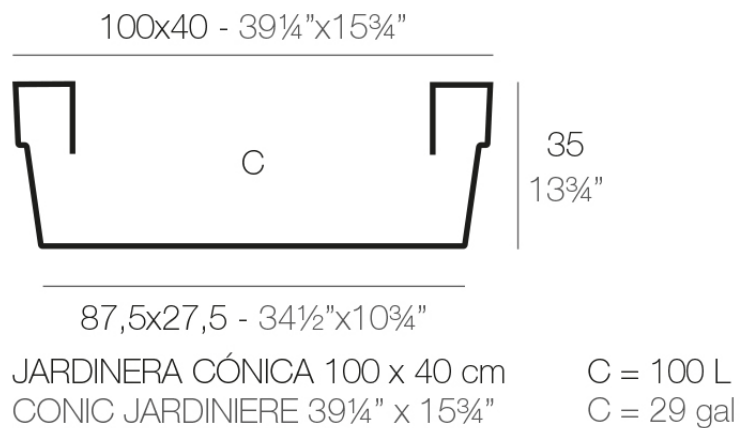

Info

Description

Pot made of polyethylene resin by rotational moulding. 100% Recyclable. Item suitable for indoor and outdoor use. Available in different finishes.

Weight: 3.5 Kg

Finishes

finishes

Simple

Ref. 41740