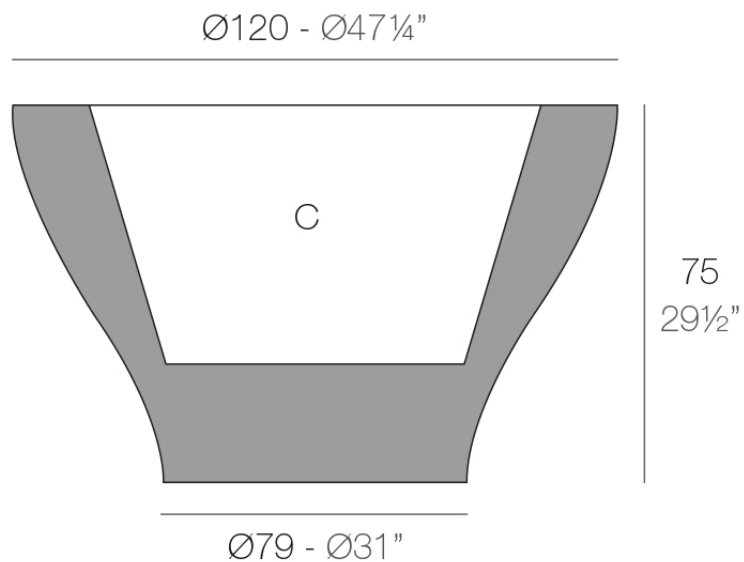

Info

Description

Pot made of polyethylene resin by rotational moulding. 100% Recyclable. Item suitable for indoor and outdoor use. Available in different finishes.

Weight: 30 Kg

CENTRO ALTO $\text{Ø}120$
CENTRO ALTO $\text{Ø}47\frac{1}{4}"$

C = 310 L
C = 182 gal

Finishes

finishes

Basic

Ref. 42012A

white 2001

black 2002

ecru 2003