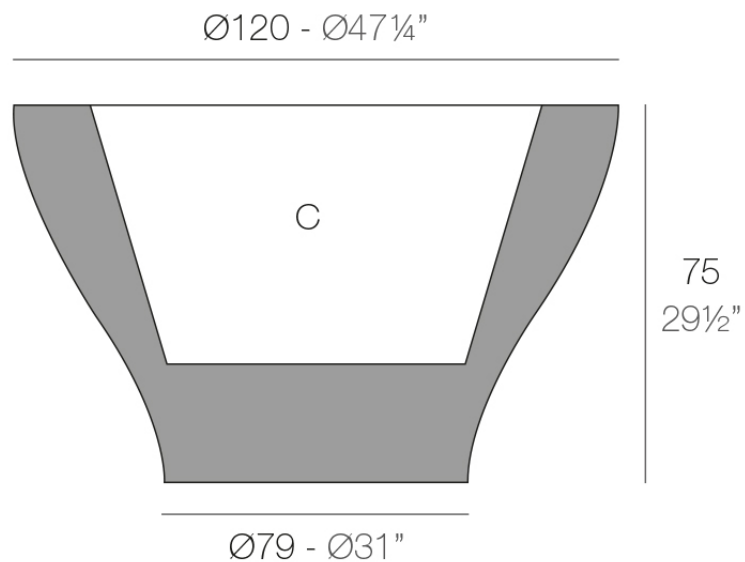

### Description

Pot made of polyethylene resin by rotational moulding. 100% Recyclable. Item suitable for indoor and outdoor use. Available in different finishes.

Weight: 30 Kg

CENTRO ALTO  $\text{Ø}120$   
CENTRO ALTO  $\text{Ø}47\frac{1}{4}"$