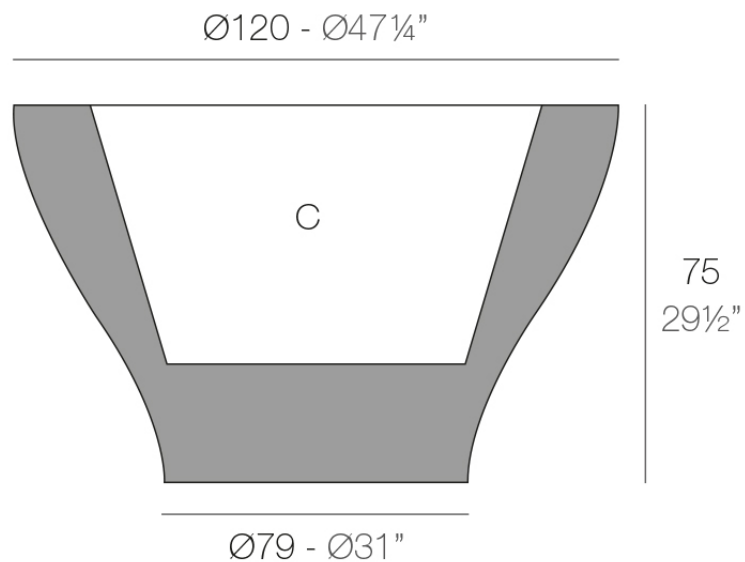

Info

Description

Pot made of polyethylene resin by rotational moulding. 100% Recyclable. Item suitable for indoor and outdoor use. Available in different finishes.

Weight: 30 Kg

CENTRO ALTO $\text{Ø}120$
CENTRO ALTO $\text{Ø}47\frac{1}{4}"$

C = 310 L
C = 182 gal

Finishes

finishes

Basic

Ref. 42012A

white 2001

black 2002

ecru 2003