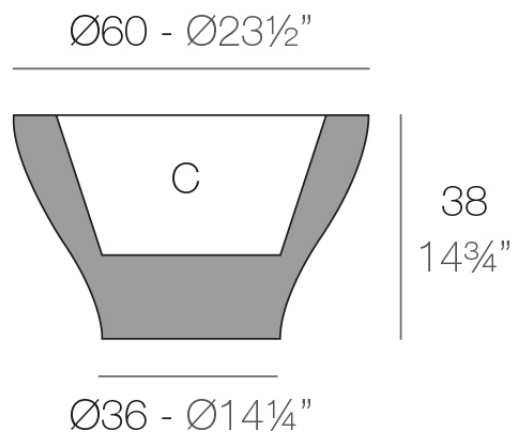

Info

Description

Pot made of polyethylene resin by rotational moulding. 100% Recyclable. Item suitable for indoor and outdoor use. Available in different finishes.

Weight: 5 Kg

CENTRO ALTO $\text{Ø}60$
CENTRO ALTO $\text{Ø}23\frac{1}{2}"$

C = 35 L
C = $9\frac{1}{2}$ gal

Finishes

finishes

Basic

Ref. 42060A

white 2001

black 2002

ecru 2003