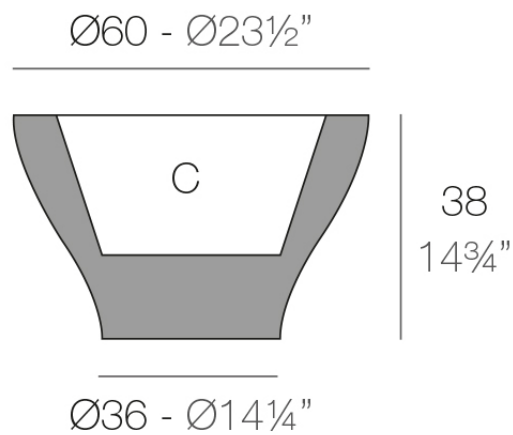

Info

Description

Pot made of polyethylene resin by rotational moulding. 100% Recyclable. Item suitable for indoor and outdoor use. Available in different finishes.

Weight: 5 Kg

CENTRO ALTO $\text{Ø}60$
CENTRO ALTO $\text{Ø}23\frac{1}{2}"$

C = 35 L
C = $9\frac{1}{2}$ gal

Finishes

finishes

Basic

Ref. 42060A

white 2001

black 2002

ecru 2003